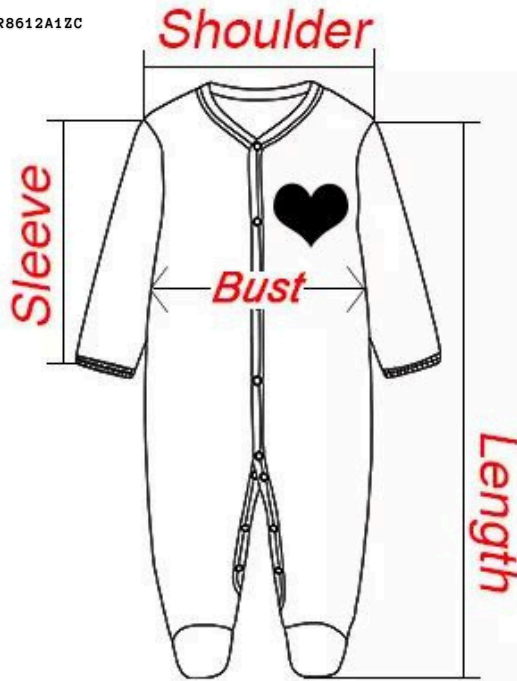

RFL3208

RFL3209

RFL3211

RFL3220

RFL3221

RFL3223

RFL3224

Size "Information"

Size(cm)	3M	6M	9M	12M
Length	48	53	56	62
Shoulder	19	21	22	24
Sleeve	21	23	24	26
Bust	23.5	25	26	28

Unit: cm

1cm=0.3937 inch the size chart is measured by hands, 1-2cm errors is allowed

♥ WASHING INSTRUCTIONS ♥