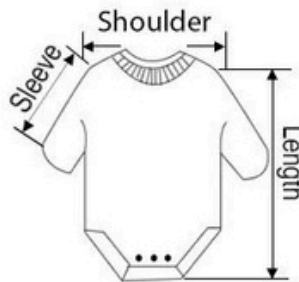

RRH OVERSEAS
PRIVATE LIMITED

GST Number: 19AAMCR8612A1ZC

“ INFORMATION ”

SIZE

Size (cm)	3M	6M	9M	12M
Length	37	38	40.2	42.4
Shoulder	18.5	19.3	21	21.9
Sleeve	22.5	23.4	24.3	27.2

1cm=0.3937 inch the size chart is measured by hands, 1-2cm errors is allowed