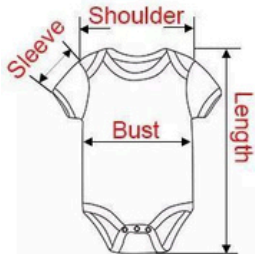

Let's Start Your Import Journey

Tell us what products you want — our team will respond within minutes and begin sourcing from China's best factories.

Size "INFORMATION"

Size(cm)	3M	6M	9M	12M
Length	36	38	40	42
Shoulder	20	21	22	23
Sleeve	7.5	8	8.5	9
Bust	21	22	23	24

1cm=0.3937 inch the size chart is measured by hands, 1-2cm errors is allowed

WASHING INSTRUCTIONS

WASH COLD

NO BLEACH

NOT DRYCLEAN

COLD IRON

LINE DRY

Scan barcode, Enter our store quickly